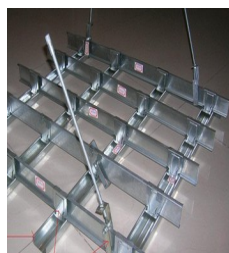

3-Metal gypsum profile :

Drywall Partitioning system is an effective method to divide open areas into smaller rooms by the use of a track and stud system. Plaster is skimmed over the joints to ensure a flat continuous look. Aluminum doors and windows are easily installed.

Drywall Partitioning is quick to install and most typically used in Office, Industrial and Commercial buildings.

The lightweight construction, speed of erection, low cost, fire resistance and sound ratings have won this system wide acceptance throughout the building industry.