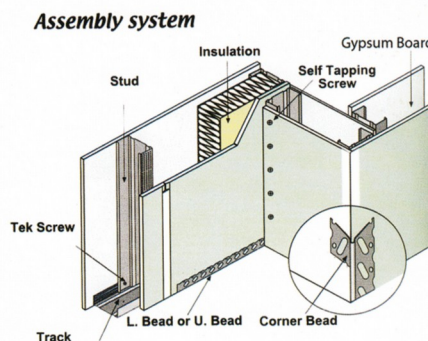

3-Metal gypsum profile :

Drywall Partitioning system is an effective method to divide open areas into smaller rooms by the use of a track and stud system. Plaster is skimmed over the joints to ensure a flat continuous look. Aluminum doors and windows are easily installed.

Drywall Partitioning is quick to install and most typically used in Office, Industrial and Commercial buildings.

The lightweight construction, speed of erection, low cost, fire resistance and sound ratings have won this system wide acceptance throughout the building industry.