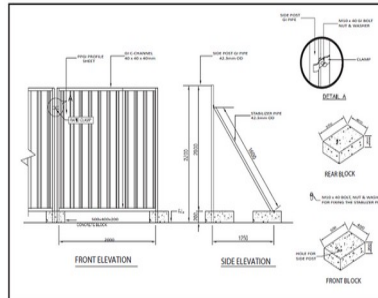

7 .hoarding/corrugated fencing sheet

AIFZE temporary security hoarding fencing :Steel fabricates fencing and aluminum fencing panels in various metal finishes and materials . Steel fence panels in GI , HDG , Powder coated form