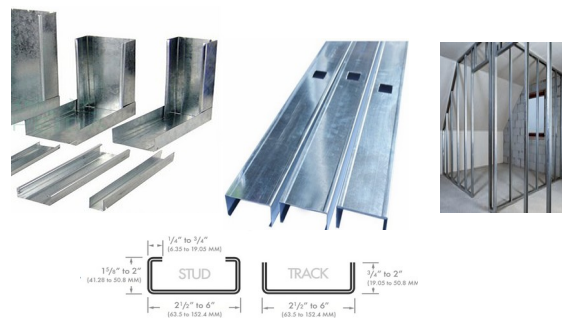

3-Metal gypsum profile :

Drywall Partitioning system is an effective method to divide open areas into smaller rooms by the use of a track and stud system. Plaster is skimmed over the joints to ensure a flat continuous look. Aluminum doors and windows are easily installed.

Drywall Partitioning is quick to install and most typically used in Office, Industrial and Commercial buildings.

The lightweight construction, speed of erection, low cost, fire resistance and sound ratings have won this system wide acceptance throughout the building industry.