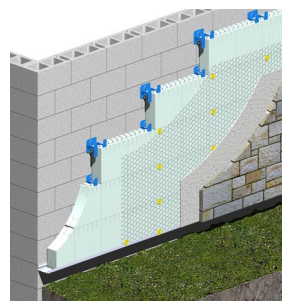

is also recognized as a leader in design innovation, as in our new metal stud bracket.

AIFZE to listen to customer and responds to their ever- changing needs. Contact a AIFZE distributor nearest you to select the right AIFZE product for your requirements.

1-Insulation (Rigid polystyrene board)

2-Cable Tray

3-Gypsum profile/channel & angle

4-Flush mounting steel back boxes

5-Junction Boxes , cover and Accessories-

6-Galvanized duct (AC – HVAC)

7-Corrugated steel roofing & wall sheet

8-PVC Coated & Bonded PVC Chain Link

9-GI clips for Water and conduit pip

10-Shelving (racking storage system)

11-Conex : steel , wooden , container (temporary cabin)

12-Water tank

13 – Electric Distribution box , wall mount Enclosure, Control Box , Power cabinet

1.Insulation polystyrene board (XPS)CO2 .foam

A high performance rigid extruded polystyrene insulation, which is very lightweight and has a high compressive strength. The product is resistant to the passage of water and will not degrade. It has a smooth skin on both faces and is rebated on all four sides. It is CFC and HCFC free .And low VOC

This product is for use with inverted (protected membrane) roof ,wall, floor constructions and can be used with a variety of Exterior insulation finishing system (EIFS) & waterproofing systems